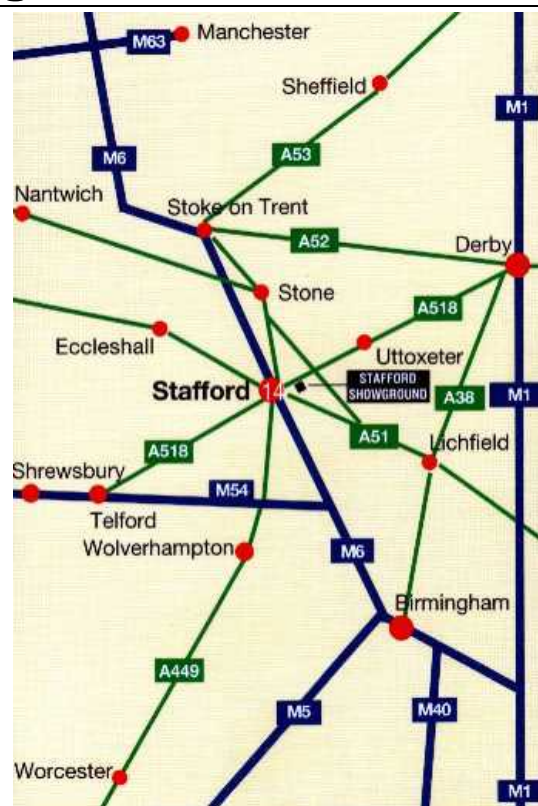

**Venue Information for:**

**Staffordshire County Showground, Stafford**

**Location Map:**

The Showground is on the A518 Stafford to Uttoxeter road about 4 miles from Stafford. Drivers from either the North or South using the M6 motorway should exit at Junction 14 and follow the signs for the County Showground.

**By Bus:**

Bus service 404 (Arriva), which runs between Stafford (Pitcher Bank) and Uttoxeter, passes the County Showground.

Bus service information is available from the Public Transport Traveline:

Tel: 0870 608 2 608  
 Websites: [www.traveline.org.uk](http://www.traveline.org.uk)  
[www.arrivabus.co.uk](http://www.arrivabus.co.uk)  
[www.nationalexpress.com](http://www.nationalexpress.com)

**By Train:**

The County Showground is about 4 miles from Stafford Railway Station. The station is on the West Coast Main Line offering a direct service to/from London Euston with a journey time of approximately 1½ hours. It also offers direct services to/from Birmingham, Liverpool, Manchester, Wolverhampton and Scotland.